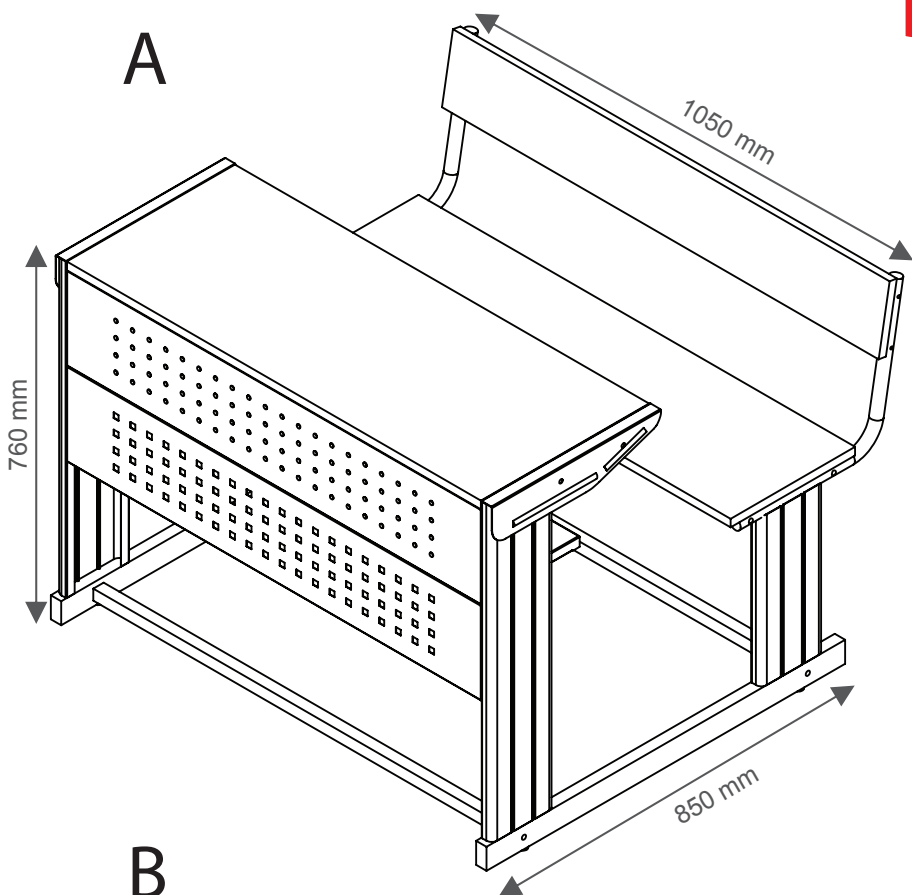

CLASSROOM DESK

SINGLE | DUAL | THREE SEATER

- Powder coated structure
- Pvc edge bended wooden planks
- Knock down modular school desk
- Wooden planks made with medium density fiber board
- No sharp edges
- Adequate space for storage
- Having bottle hangers on both sides

**Customization Available
Colour & Size**

CLASSROOM DESK

Note : All dimension are for reference only