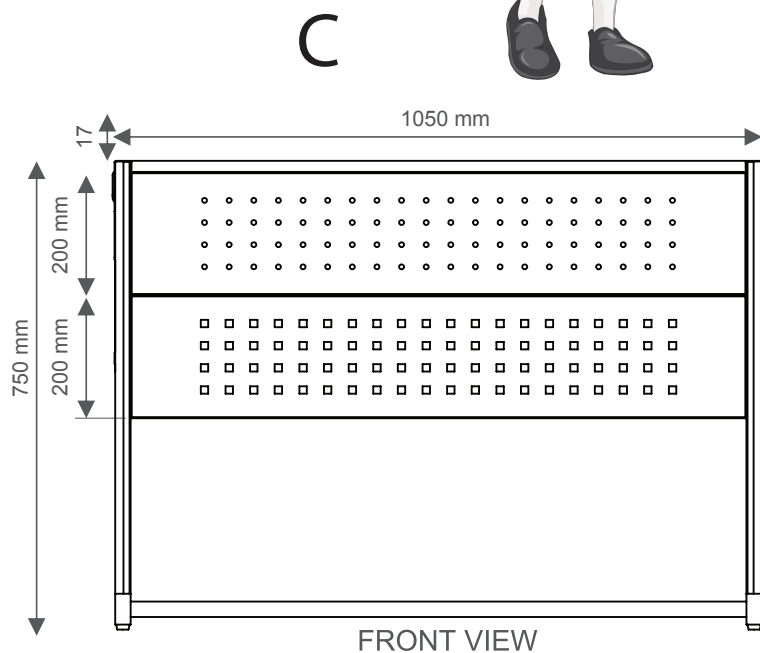

CLASSROOM DESK

SINGLE | DUAL | THREE SEATER

- Powder coated structure
- Pvc edge bended wooden planks
- Knock down modular school desk
- Wooden planks made with medium density fiber board
- No sharp edges
- Adequate space for storage
- Having bottle hangers on both sides

**Customization Available
Colour & Size**

CLASSROOM DESK

Note : All dimension are for reference only