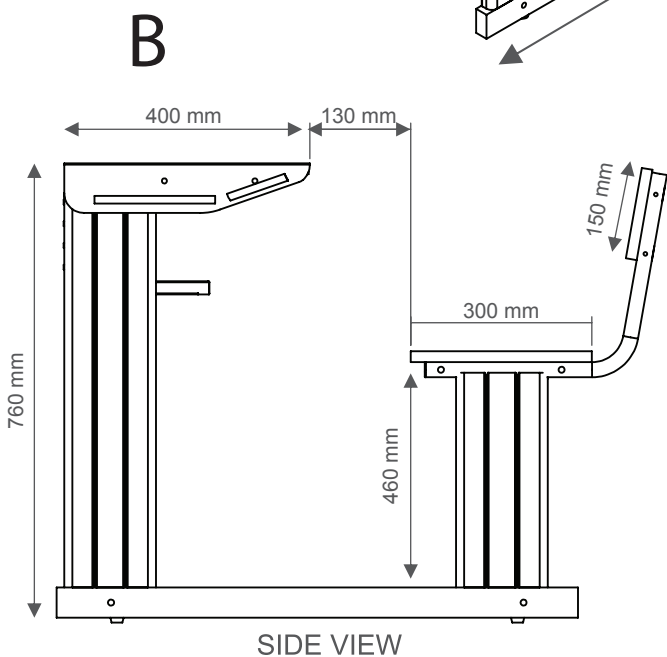

CLASSROOM DESK

SINGLE | DUAL | THREE SEATER

- Powder coated structure
- Pvc edge bended wooden planks
- Knock down modular school desk
- Wooden planks made with medium density fiber board
- No sharp edges
- Adequate space for storage
- Having bottle hangers on both sides

**Customization Available
Colour & Size**

CLASSROOM DESK

Note : All dimension are for reference only